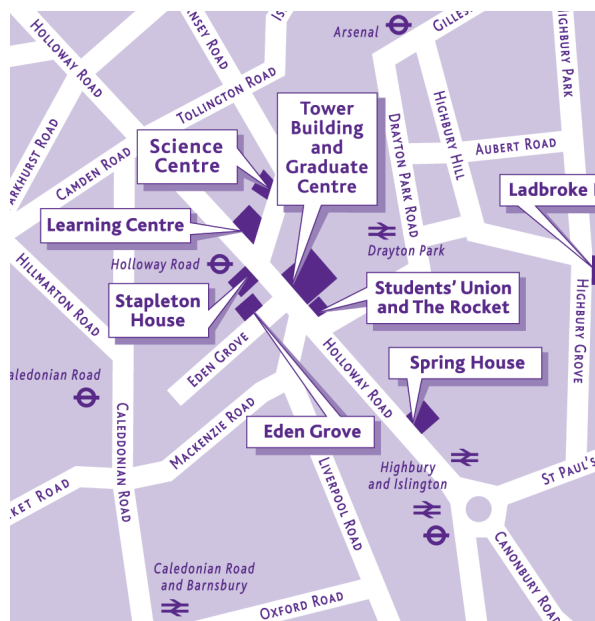

LONDON METROPOLITAN UNIVERSITY

UK-TEFL three day TEFL courses are held at the Rocket Complex at London Metropolitan University, North Campus.

DIRECTIONS

The Rocket Complex
166 - 220 Holloway Road
London
N7 8DB
Tel: 020 4230 000

Road

You should head for the Holloway Road. The Rocket Complex is very obvious and at 166-220 Holloway Road. There is no parking on site, so we suggest that you park close to a tube station and take the tube to Holloway Road.

Rail

Holloway Road is a two minute walk away, while Highbury and Islington is a 6 minute walk.

Bus

The 271, 43, 393 and 153 buses serve the Rocket Complex.