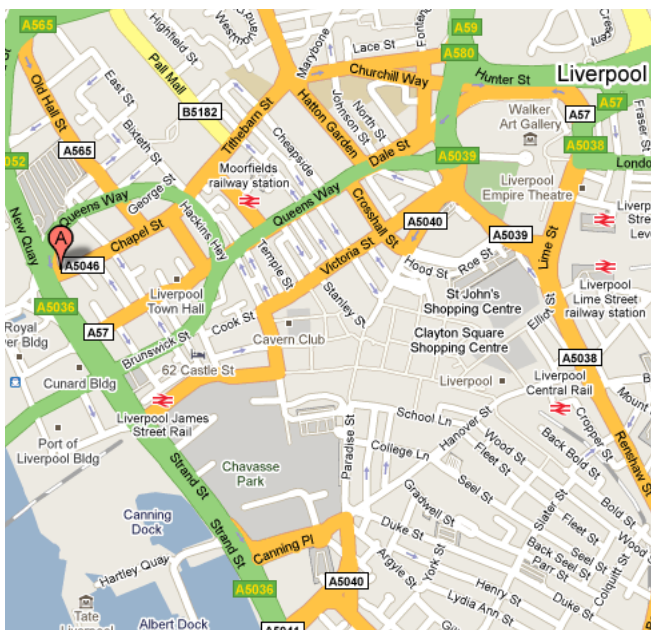

LIVERPOOL

UK-TEFL Weekend TEFL courses are held at the Thistle Hotel in Liverpool city centre.

The Thistle Liverpool is located on Liverpool's famous waterfront and is adjacent to the Liver Buildings, and close to the Albert Docks and city centre. This friendly hotel has 225 bedrooms, including suites.

DIRECTIONS

Thistle Liverpool

Chapel Street
Liverpool
L3 9RE
Tel: 0870 333 9137

Road

From the M62 follows signs for city centre, Albert Dock and Pier Head. Upon approach to Pier Head stay in the right hand lane, and turn right into the turning circle, and enter the Thistle Liverpool's forecourt.

Rail

From Liverpool Lime Street station, the hotel is one mile away and is best reached by taxi.

Air

From Liverpool John Lennon Airport it is a 8 mile taxi ride to the hotel. There is an efficient bus service running between the city centre and the airport, including a service direct to Lime Street station. Manchester Airport is 30 miles away, and has rail and coach links to Liverpool.