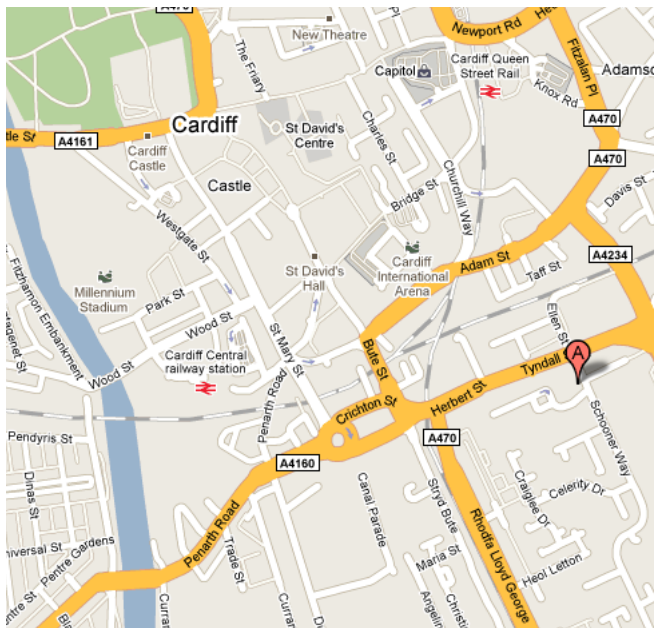

# CARDIFF

UK-TEFL weekend TEFL courses are held at the Novotel Hotel in Cardiff City Centre.

The Cardiff Novotel hotel is a modern, four star, centrally located venue. It is close to the live sports action at the Millennium Stadium, and is close to the shops, bars, restaurants and entertainment found at Cardiff Bay.

## DIRECTIONS

**Hotel Novotel**

Schooner Way  
Atlantic Wharf  
Cardiff CF10 4RT  
Tel: 0292 047 5000

**Road**

Exit the M4 at junction 29, and follow the A48 for 2.6 miles onto Eastern Avenue. Exit onto Southern Way (A4161). Exit to take Newport Road (A4161). Turn left onto Fitzalan Place. At the end of the street take the left hand lane to follow onto Windsor Road. At the roundabout, take the 3rd exit leading onto East Tyndall Street. At the next roundabout, continue straight (1st exit) on Tyndall Street. Take the first left (Schooner Way), then turn right onto Brigantine Place. The Novotel is on your right.

**Rail**

The venue is just a 10 minute walk from Cardiff Central railway station.

**Air**

Cardiff International Airport is a short taxi journey from the Novotel Hotel.