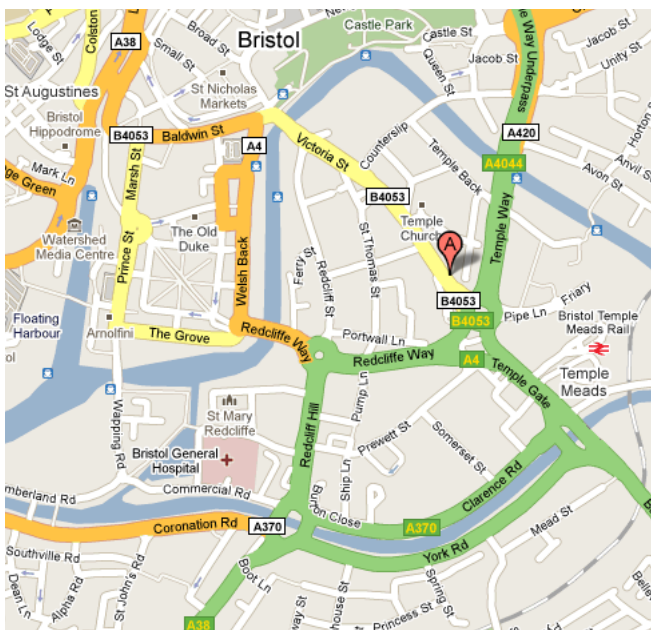

# BRISTOL

UK-TEFL weekend TEFL courses are held at the Bristol Novotel City Centre.

The Novotel is a four star property situated at the heart of Bristol. The location makes it convenient and accessible from any routes (railway, motorway, bus route and airport)

## DIRECTIONS

**Bristol Centre Novotel**

Victoria Street

Bristol

BS1 6HY

Tel: 0117 976 9988

**Road**

Follow signs for Bristol Temple Meads railway station. The Novotel is on Victoria Street, 200 yards from the station.

**Rail**

Take the train to Bristol Temple Meads railway station. The Novotel is on Victoria Street, 200 yards from the station.

**Bus**

Take any bus to Bristol Temple Meads railway station. The Novotel is on Victoria Street, 200 yards from the station.